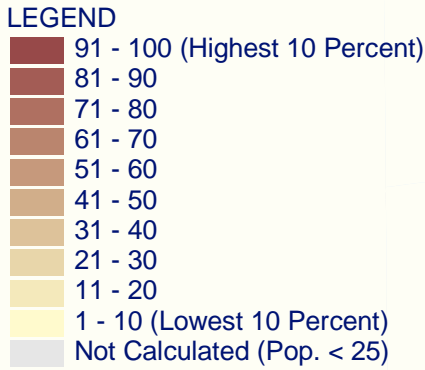

Social Capital

Will County

Civic Engagement
Community Diversity
Interaction Potential
Stability