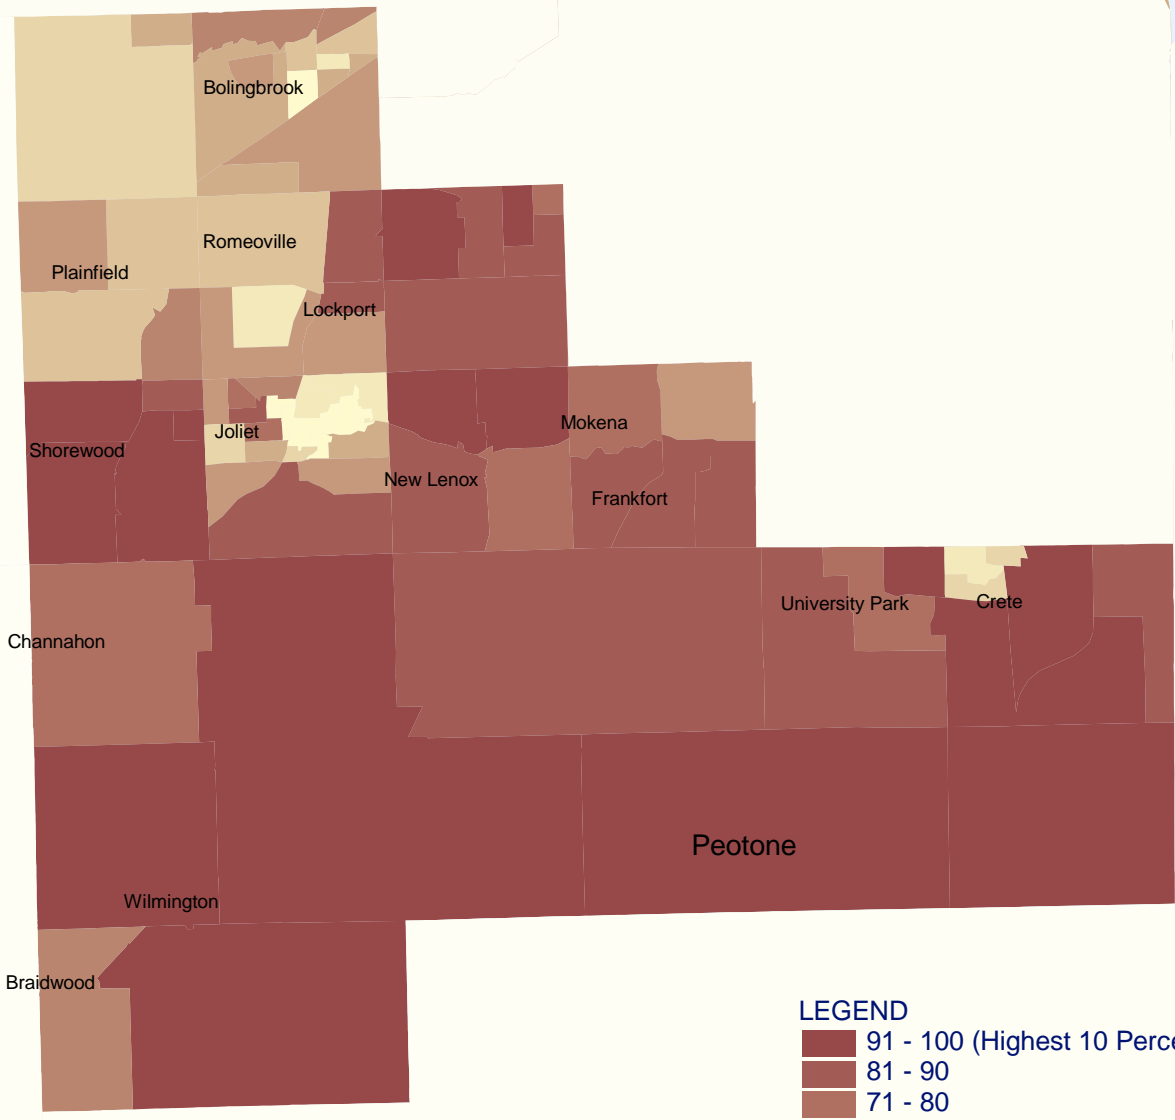

Social Capital

Will County

Civic Engagement
Community Diversity
Interaction Potential
Stability