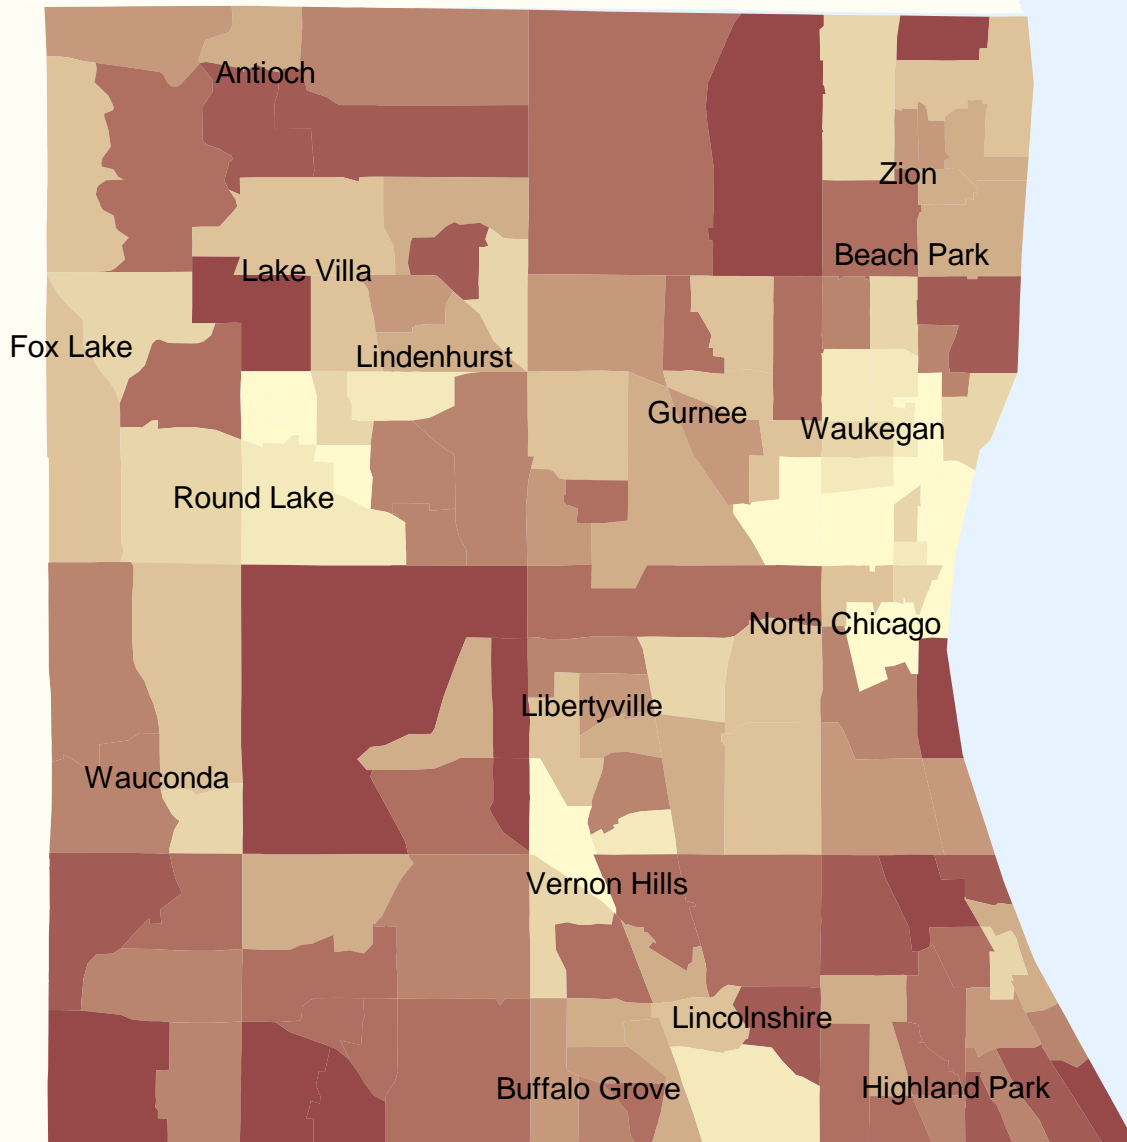

Social Capital

Lake County