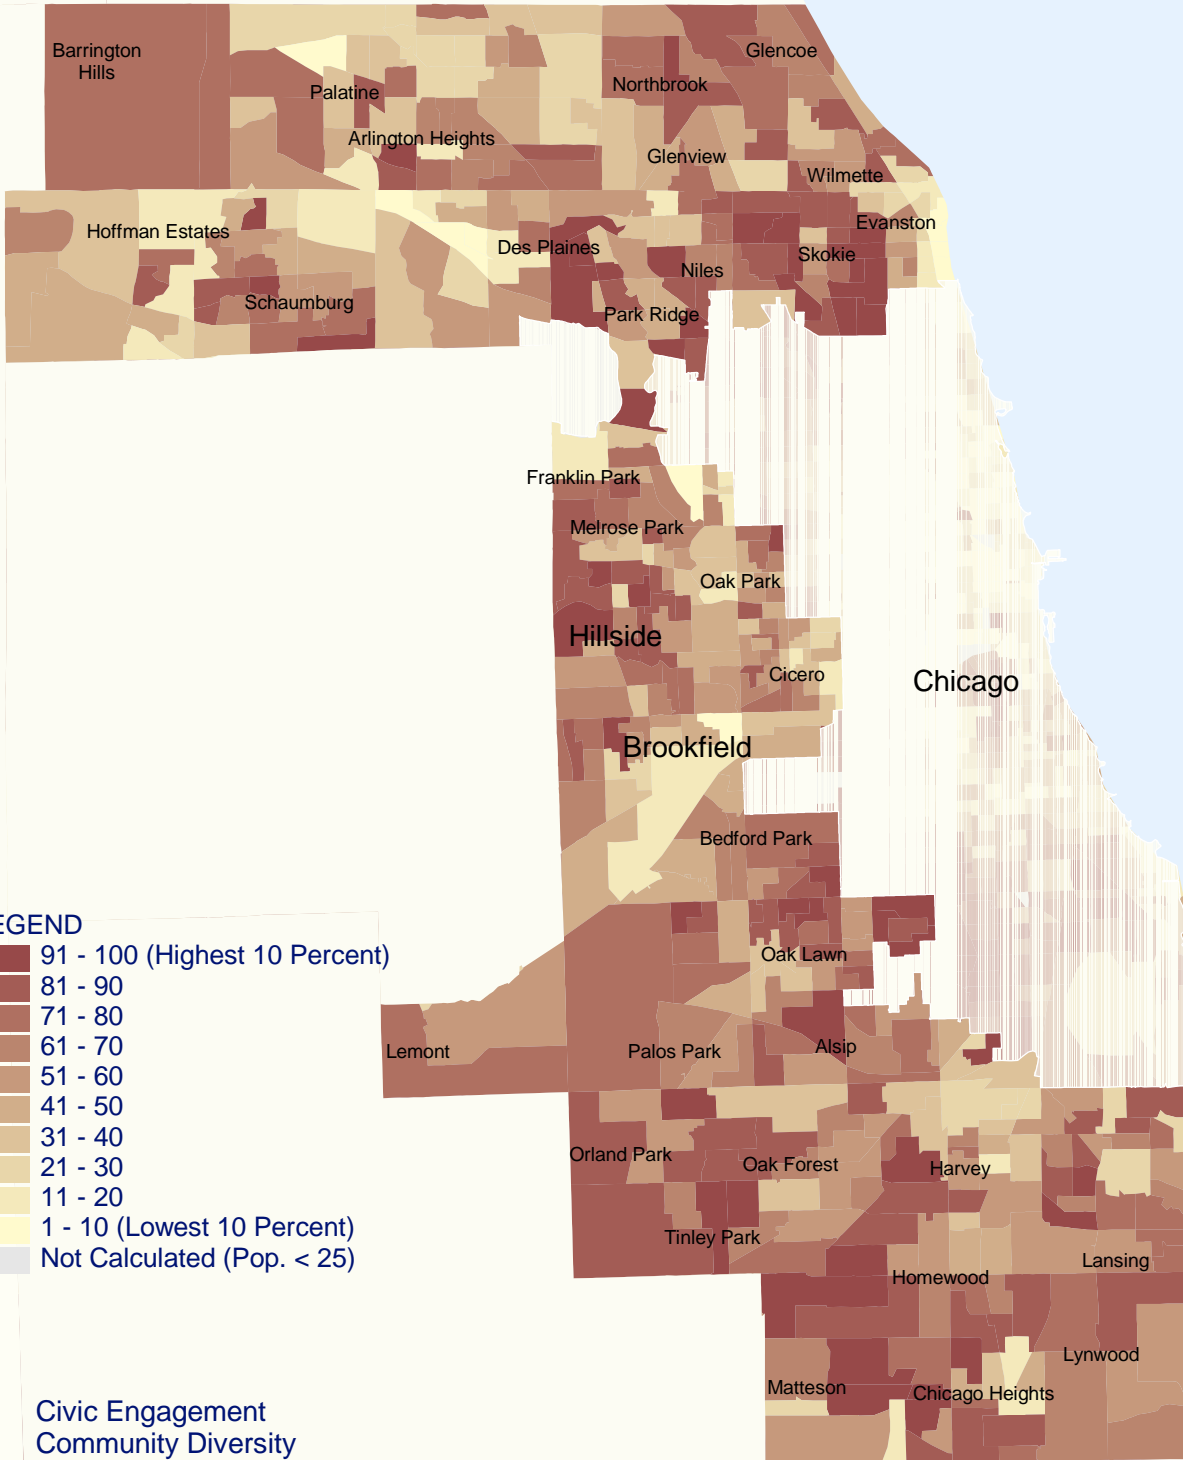

Social Capital

Cook County

LEGEND

- 91 - 100 (Highest 10 Percent)
- 81 - 90
- 71 - 80
- 61 - 70
- 51 - 60
- 41 - 50
- 31 - 40
- 21 - 30
- 11 - 20
- 1 - 10 (Lowest 10 Percent)
- Not Calculated (Pop. < 25)

Civic Engagement
Community Diversity
Interaction Potential
Stability