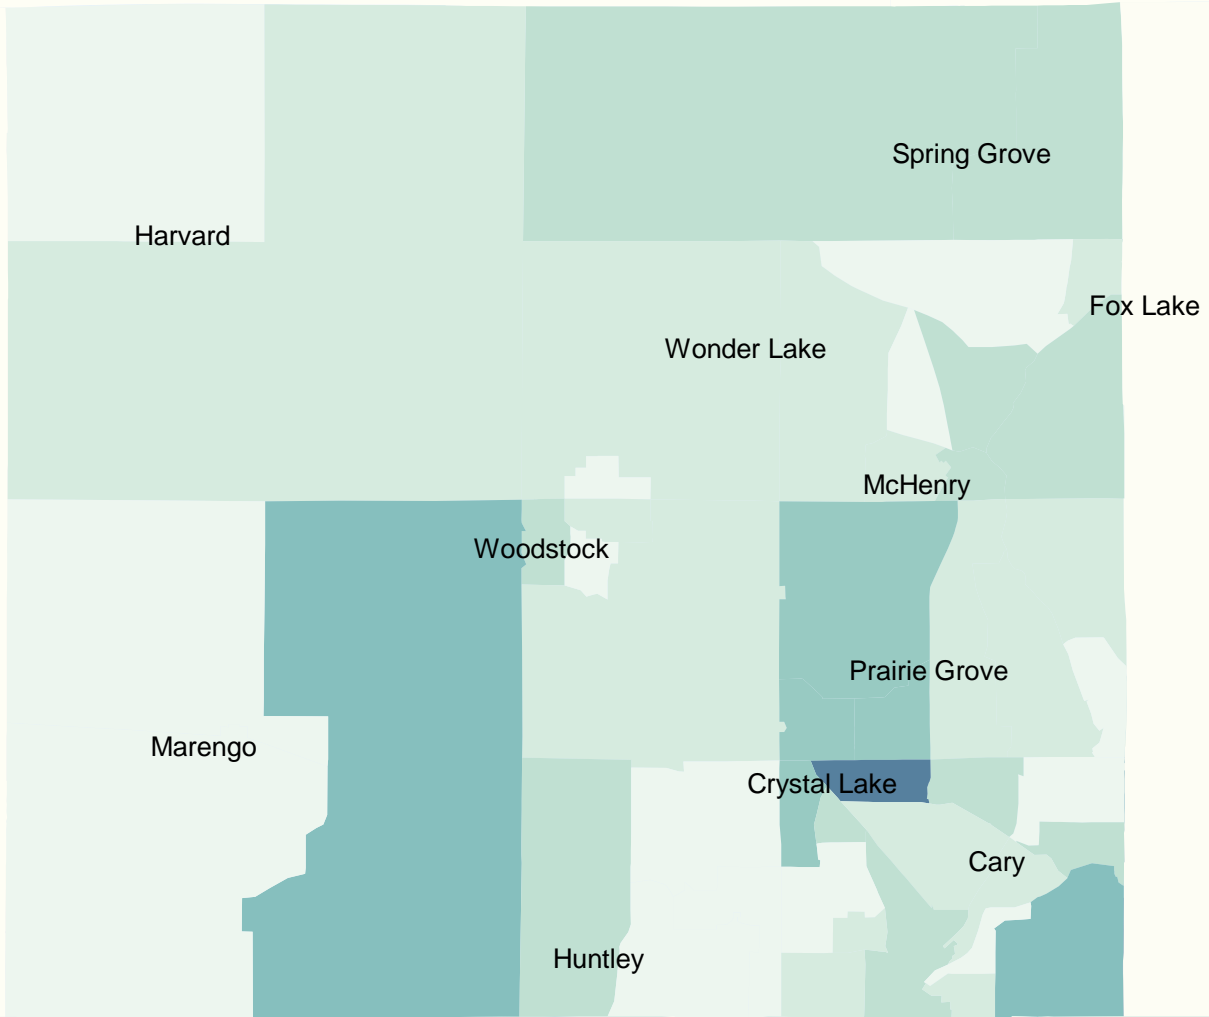

Community Vitality Index

McHenry County

LEGEND

Census Tract
Social Capital: 33.3%
Economic Potential: 33.3%
Community Amenities: 33.3%

Community Vitality Index: 100%