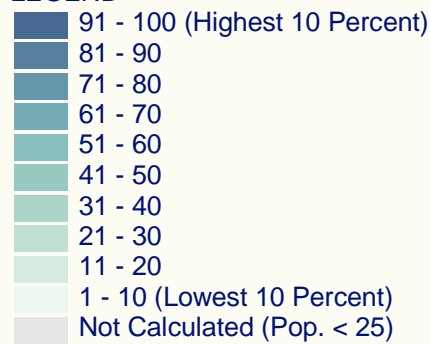

Community Vitality Index

McHenry County

LEGEND

Census Tract
Social Capital: 33.3%
Economic Potential: 33.3%
Community Amenities: 33.3%

Community Vitality Index: 100%