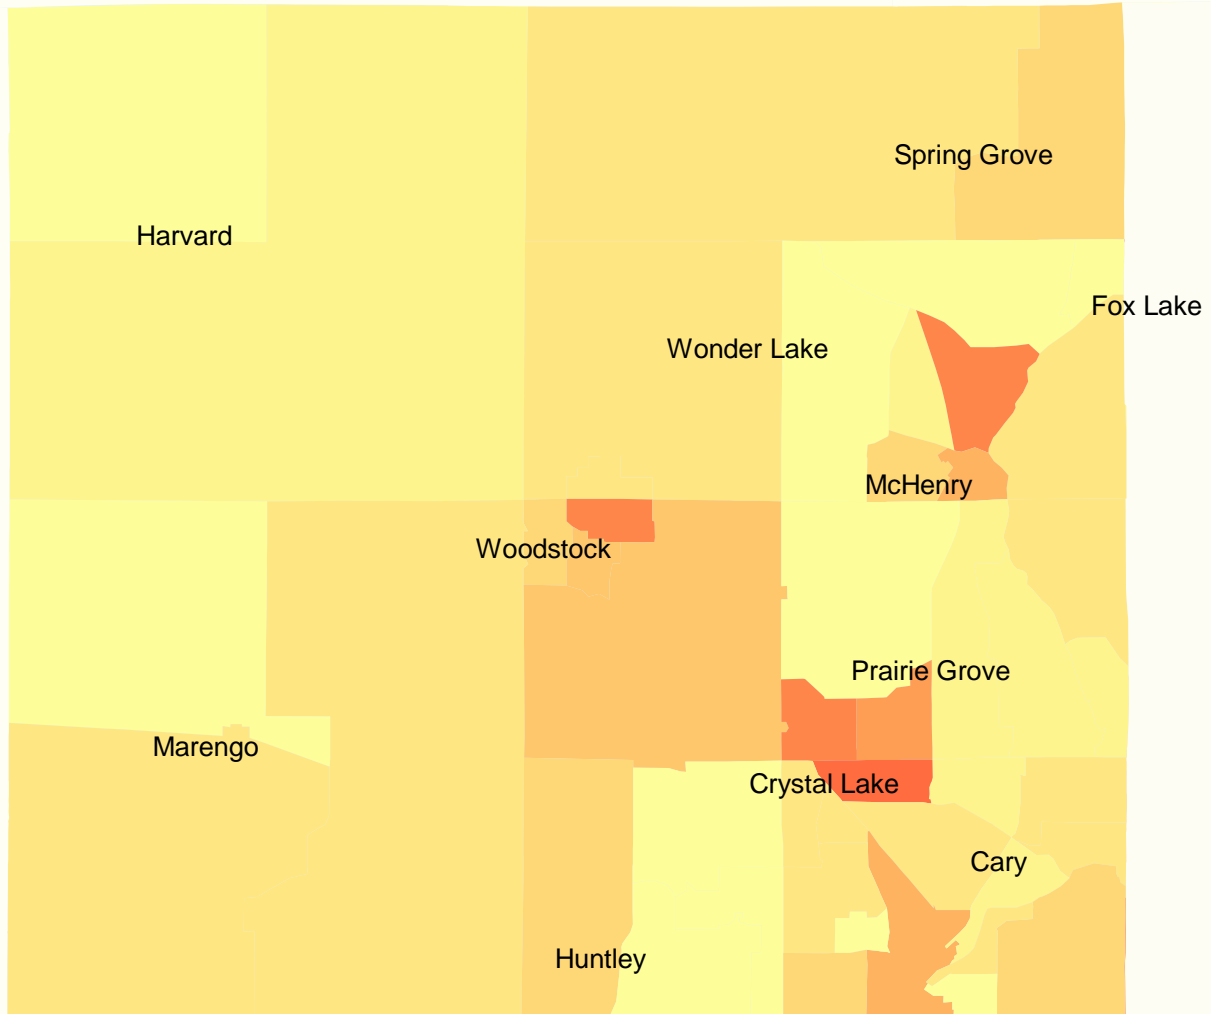

Community Amenities

McHenry County