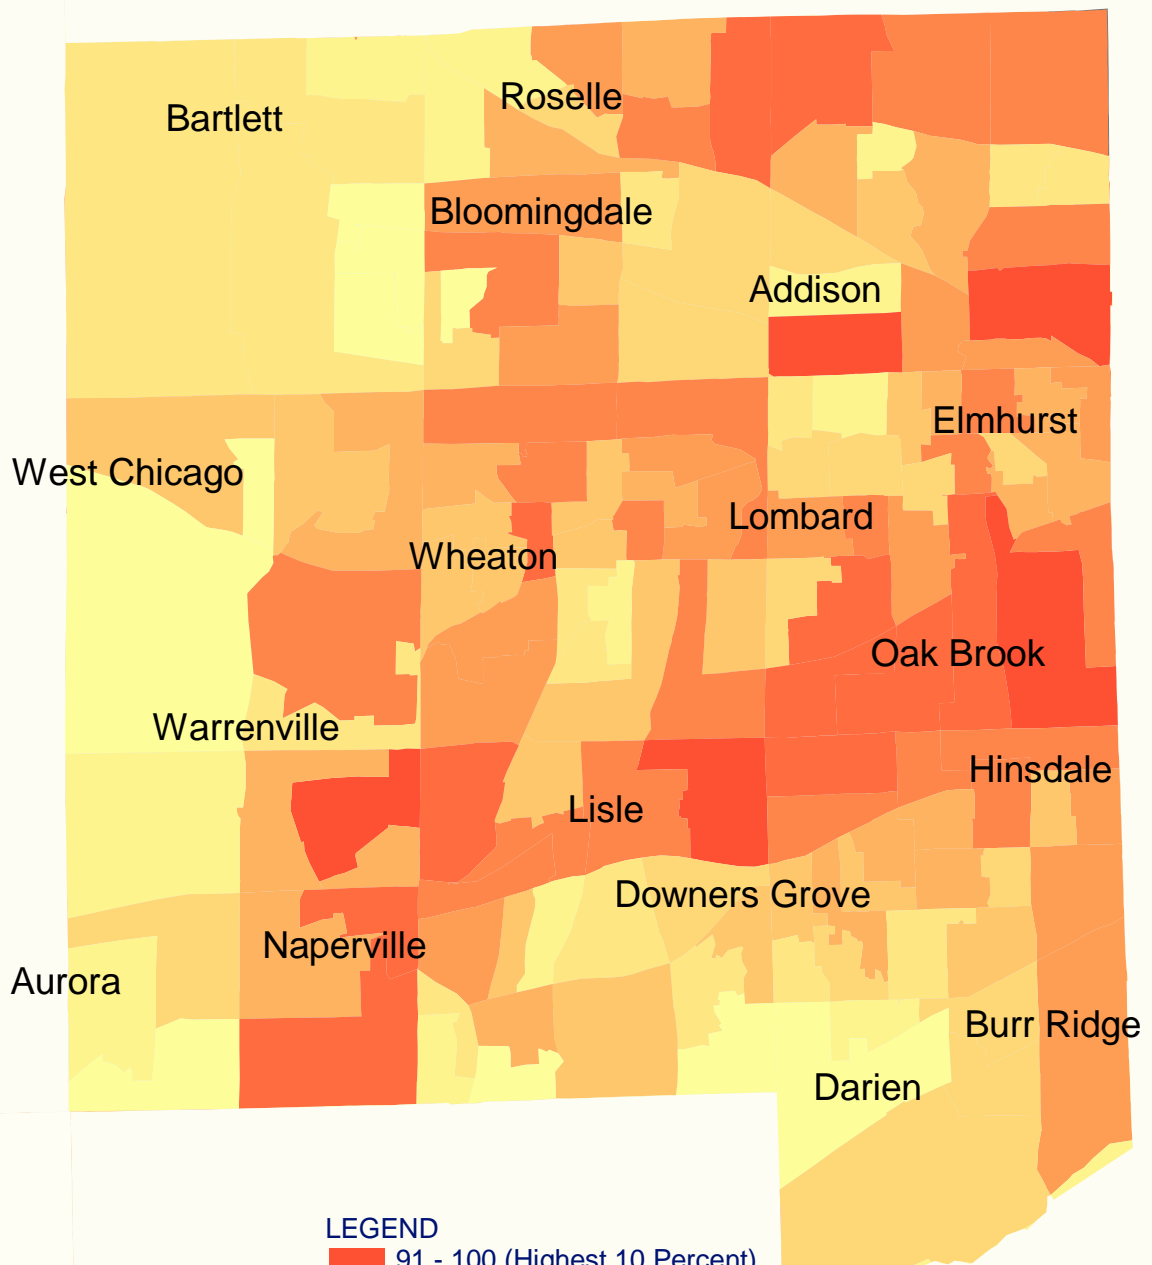

Community Amenities

Du Page County