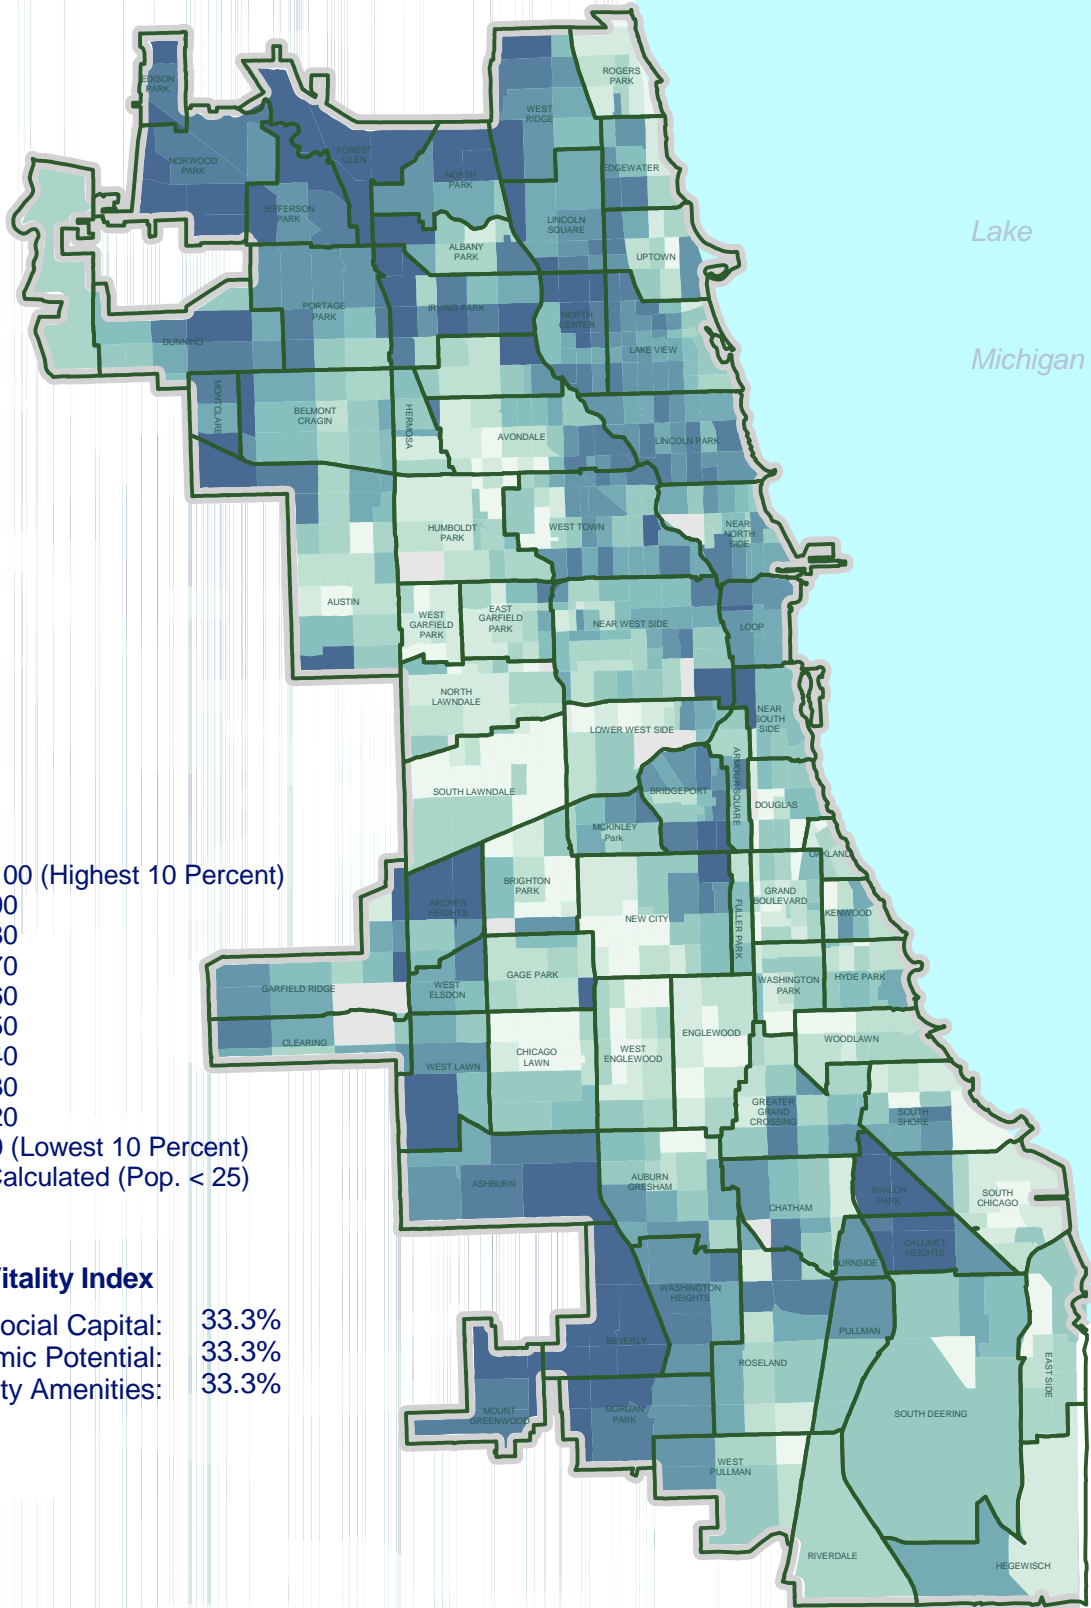

Community Vitality Index

City of Chicago