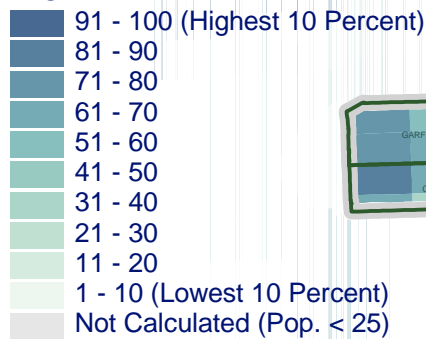

LEGEND

Community Vitality Index

Social Capital: 33.3%
Economic Potential: 33.3%
Community Amenities: 33.3%

Metro Chicago Information Center

17 N. State Street
Suite 1600
Chicago, IL 60602

Quantifying Strategic Decisions

August, 2003