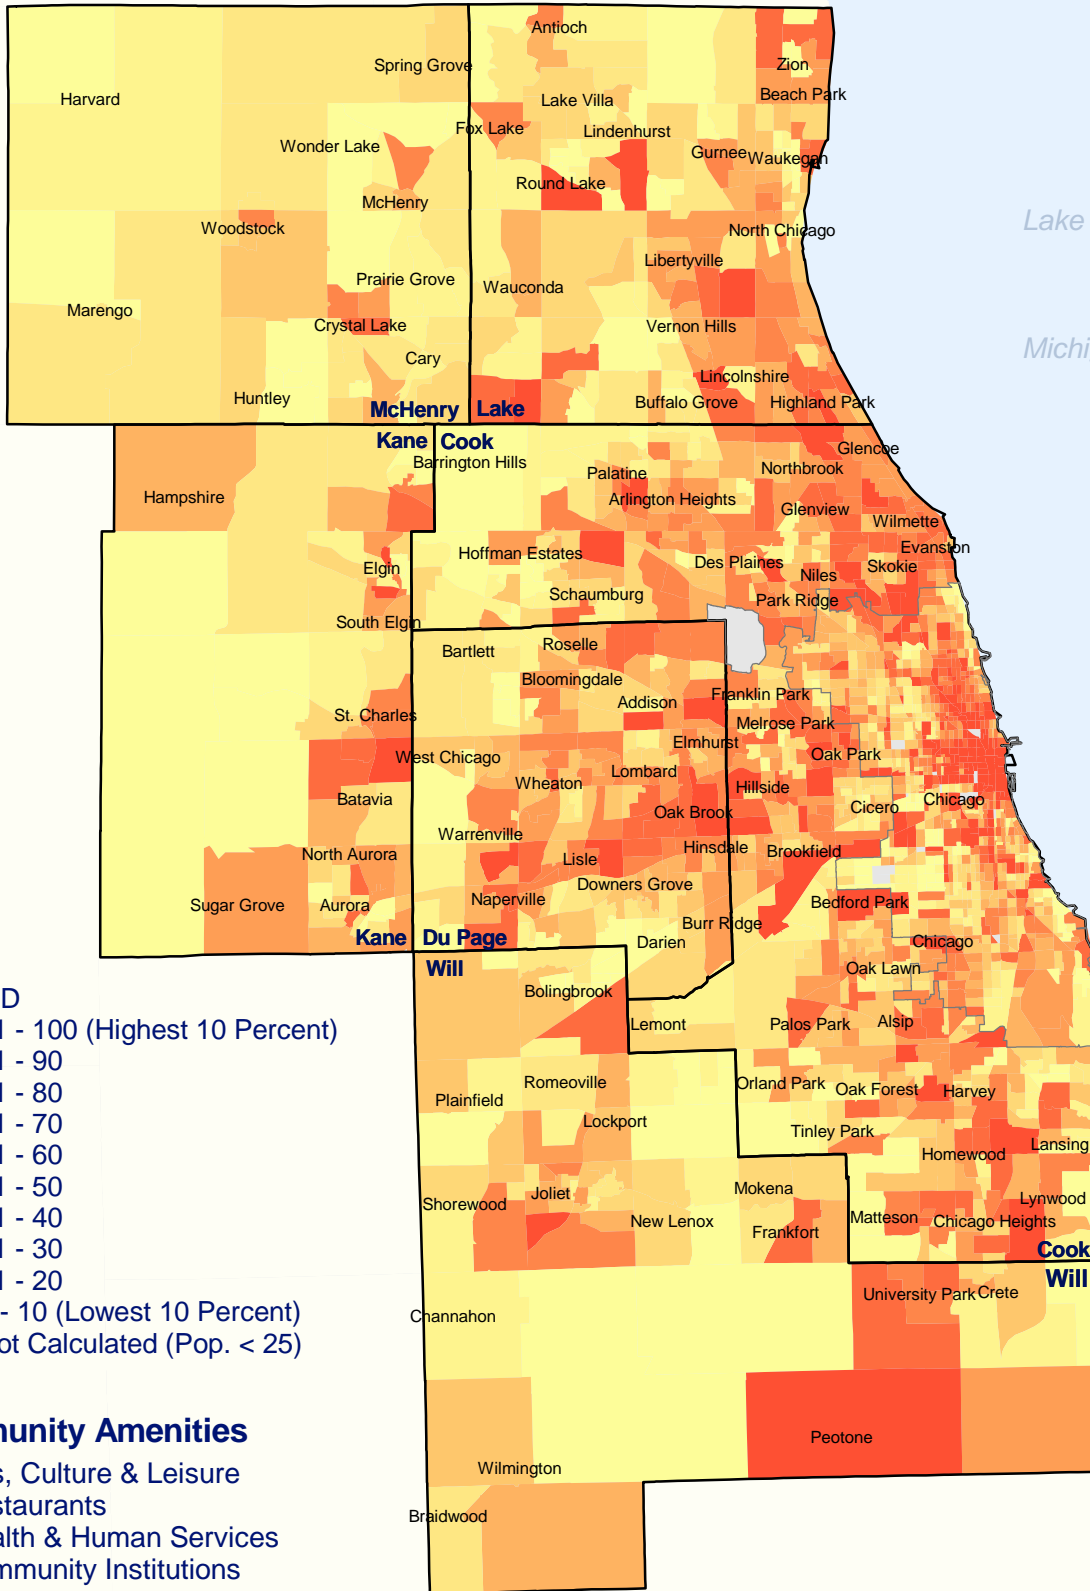

Community Amenities

Metro Chicago 6 County

LEGEND

Community Amenities

Arts, Culture & Leisure
 Restaurants
 Health & Human Services
 Community Institutions